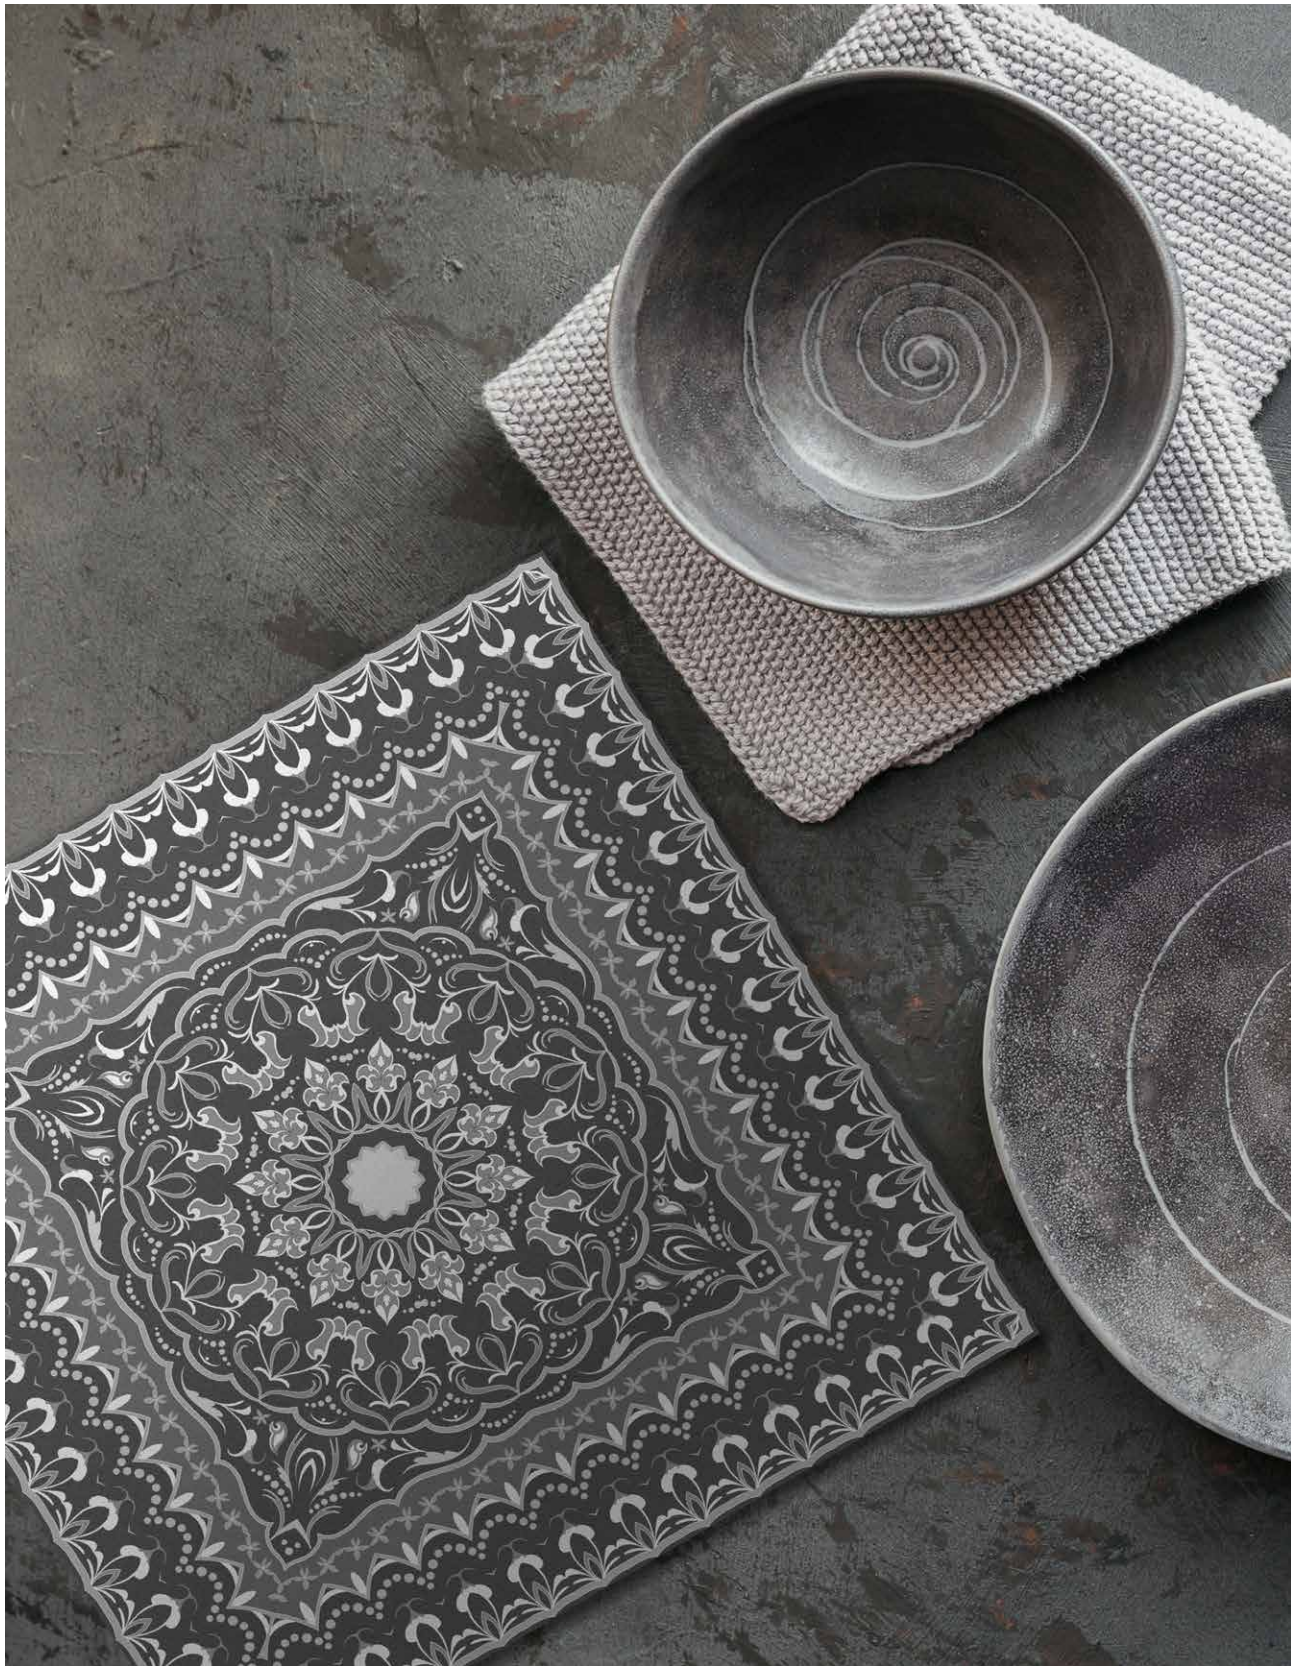

ADAMÁ product line

City_V 35x50 cm

Pix_C 35x50 cm

Mezquita_B 10x10 cm

Mezquita_N 40x80 cm

Granada_C 60x120 cm

Katerina Izotova

Pretty blue flowers