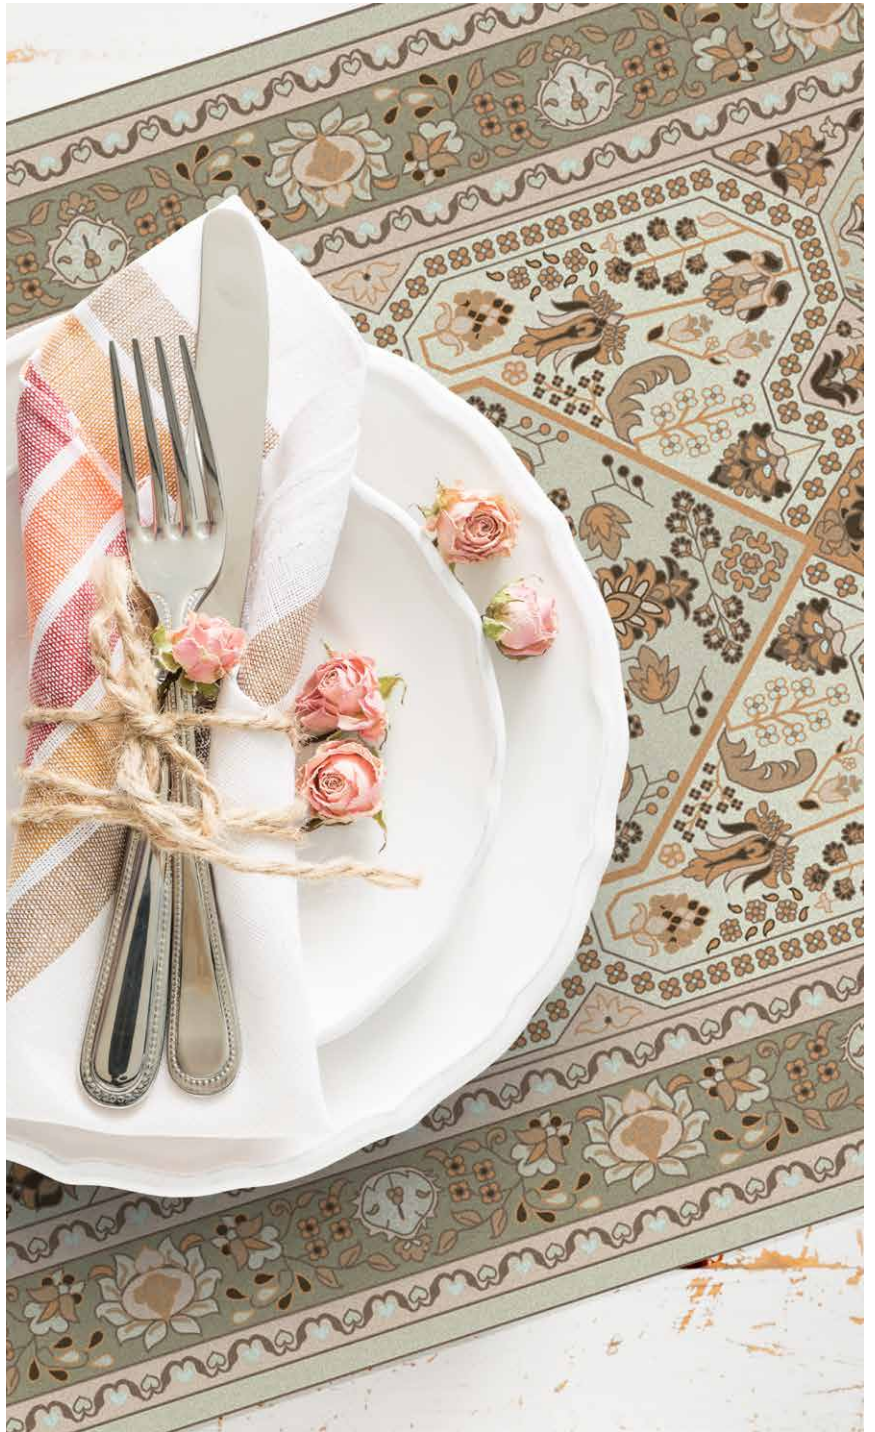

ADAMÁ product line

City_V 35x50 cm

Pix_C 35x50 cm

Mezquita_B 10x10 cm

Mezquita_N 40x80 cm

Granada_C 60x120 cm

Katerina Izotova

Pretty blue flowers