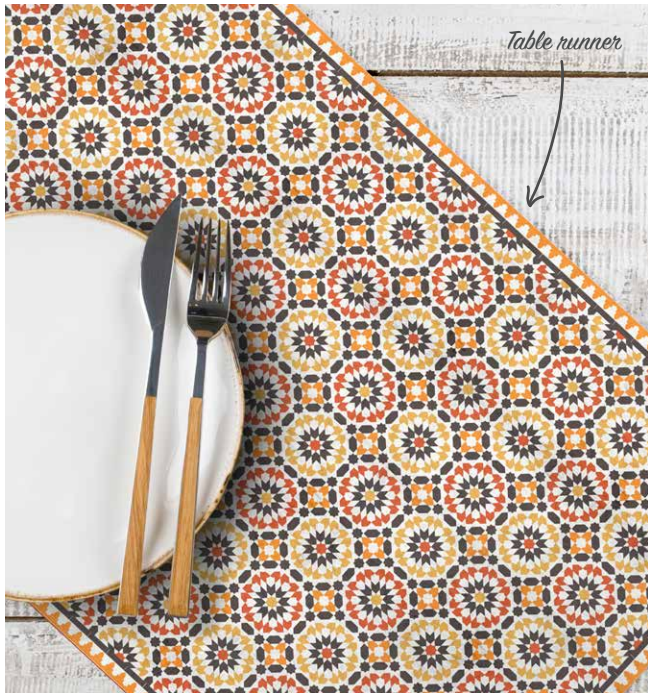

ADAMÁ product line

City_V 35x50 cm

Pix_C 35x50 cm

Mezquita_B 10x10 cm

Mezquita_N 40x80 cm

Granada_C 60x120 cm

Katerina Izotova

Pretty blue flowers